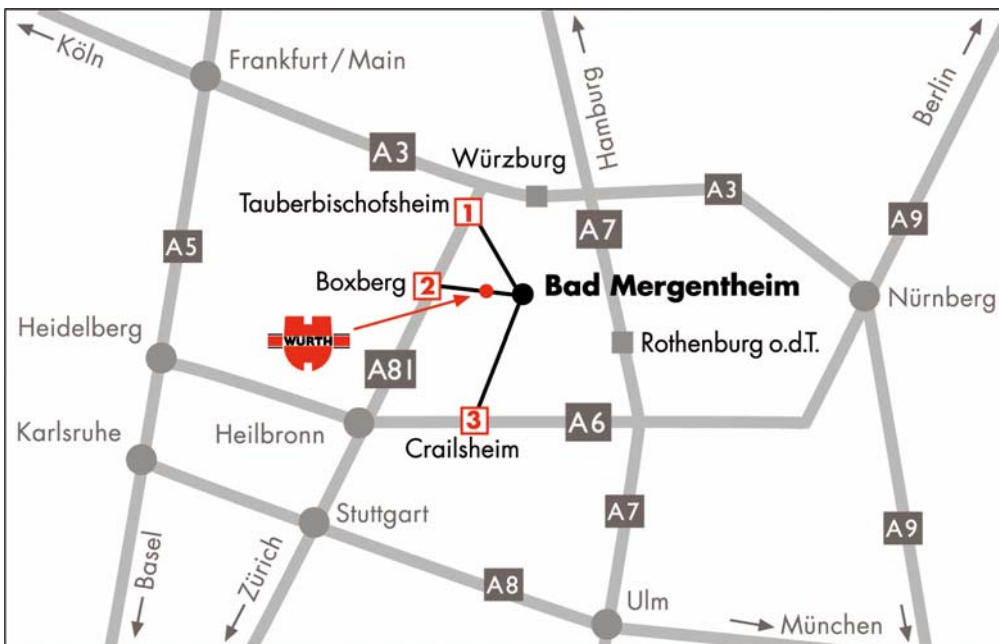

1 From the North/East (Frankfurt)

A3 in direction Würzburg – junction Würzburg-West to A81 in direction Stuttgart – exit Tauberbischofsheim in direction Bad Mergentheim. At the roundabout take the direction Boxberg. Approx. 2kms after Bad Mergentheim, there is the entrance to the Industrial Park Würth on the hilltop, right-hand.

2 From the West (Mannheim)

A6 in direction Stuttgart – junction Weinsberg to A81 in direction Würzburg – exit Boxberg in direction Bad Mergentheim. In Bad Mergentheim take the direction Tauberbischofsheim, continue with the direction Boxberg. Approx. 2kms after Bad Mergentheim, there is the entrance to the Industrial Park Würth, on the hilltop, right-hand.

2 From the South (Stuttgart)

A81 in direction Würzburg – exit Boxberg in direction Bad Mergentheim. In Bad Mergentheim take the direction Tauberbischofsheim, continue with the direction Boxberg. Approx. 2kms after Bad Mergentheim, there is the entrance to the Industrial Park Würth, on the hilltop, right-hand.

3 From the Southeast (Nürnberg/Nuremberg or München/Munich)

A7 – junction Feuchtwangen/Crailsheim to A6 – exit Crailsheim in direction Bad Mergentheim. In the town take the direction Tauberbischofsheim, continue with the direction Boxberg. Approx. 2kms after Bad Mergentheim, there is the entrance to the Industrial Park Würth, on the hilltop, right-hand.